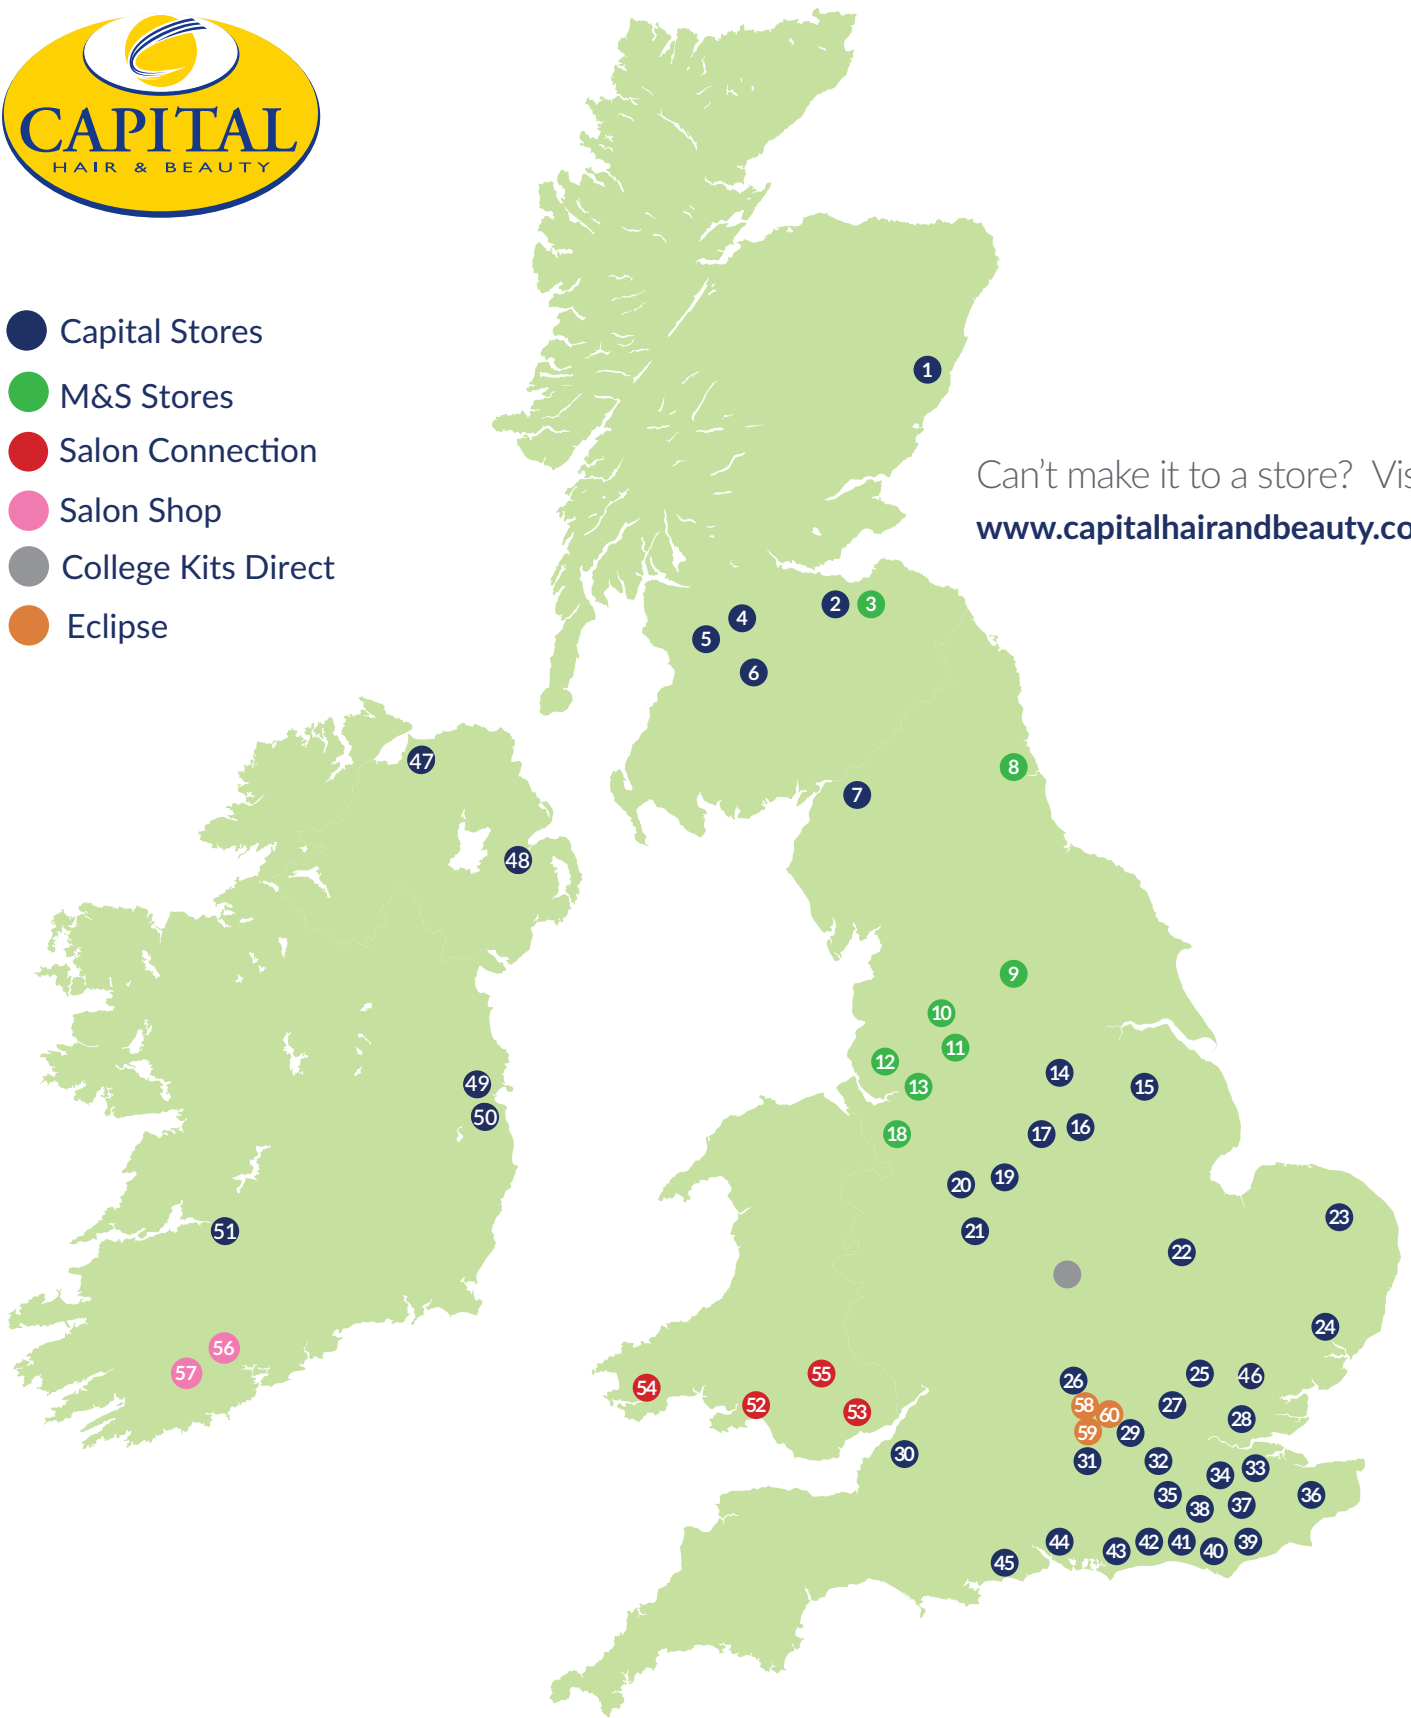

- Capital Stores
- M&S Stores
- Salon Connection
- Salon Shop
- College Kits Direct
- Eclipse

Can't make it to a store? Visit www.capitalhairandbeauty.co.uk

- | | | | | | |
|------------------------|---------------------|------------------|--------------------|-----------------------|-------------------|
| 1 Aberdeen | 11 Stockport (M&S) | 21 Brierley Hill | 31 Aldershot | 41 Hove (local) | 51 Limerick |
| 2 Edinburgh | 12 Aintree (M&S) | 22 Peterborough | 32 Kingston | 42 Worthing (local) | 52 Swansea |
| 3 Edinburgh East (M&S) | 13 Warrington (M&S) | 23 Norwich | 33 Gillingham | 43 Portsmouth | 53 Cardiff |
| 4 Glasgow | 14 Mansfield | 24 Ipswich | 34 Lee | 44 Southampton | 54 Neyland |
| 5 Glasgow Hillington | 15 Lincoln | 25 Hoddesdon | 35 Croydon | 45 Bournemouth | 55 Merthyr Tydfil |
| 6 East Kilbride | 16 Nottingham | 26 Oxford | 36 Ashford | 46 Chelmsford | 56 Cork |
| 7 Carlisle | 17 Derby | 27 Harrow | 37 Tunbridge Wells | 47 Derry | 57 Bandon |
| 8 Newcastle (M&S) | 18 Chester (M&S) | 28 Dagenham | 38 Crawley | 48 Belfast | 58 High Wycombe |
| 9 Leeds (M&S) | 19 Walsall | 29 Hayes | 39 Eastbourne | 49 Dublin Fairview | 59 Bracknell |
| 10 Manchester (M&S) | 20 Wolverhampton | 30 Bristol | 40 Brighton | 50 Dublin Nangor Road | 60 Slough |